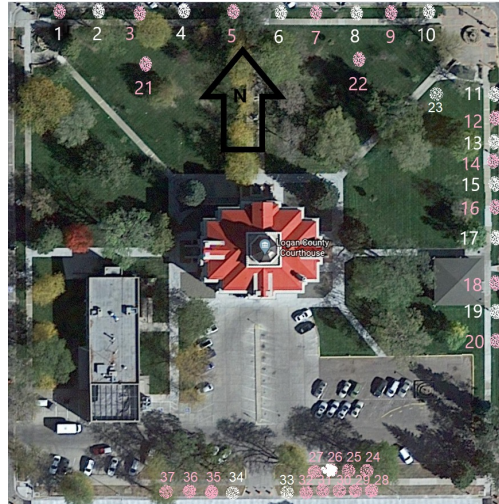

Ash Street Memorial Tree Map Key

- 23* In Loving Memory of Cecil & Thelma Dickson & Virg & Edna Fiscus
Donors: Joann & Ken Fiscus & family (near Clarence's Corner)
- 24 In Loving Memory of Ted & Sharon Park
Donors: Ted & Sharon Park
- 25 In Loving Memory of Marlene Bellendir
Donors: Marlene's brothers and Sisters
- 26* In Loving Memory of George Bellendir
Donors: George's Children
- 27 In Loving Memory of Gene Meisner
Donors: Linda Meisner & family
- 28 In *Honor* of Alberta Girardi
Donors: Girardi Family
- 29 In Loving Memory of Zachary Jon Cudd
Donors: Family
- 30 In Loving Memory of Hank & Marie Seetch
Donor: Kathy Seetch
- 31 In Loving Memory of Virgil Ballinger
Donors: Scott, Michelle, Lauren & Owen Szabo
- 32 In Loving Memory of Wayne & Ruby Rossen
Donors: Keith & Kay Gentry
- 33* In Loving Memory of Rex & Phillis Gentry
Donors: Keith & Kay Gentry
- 34* In Loving Memory of Veronica Hoal
Donors: Family
- 35 In Loving Memory of Vay Lousberg
Donors: Family
- 36 In Loving Memory of Roy & Myrtle Melendy
Donors: Wilmer & Donna Johnson
- 37 In Loving Memory of Judge Baxter Arnold
Donor: Carol Arnold